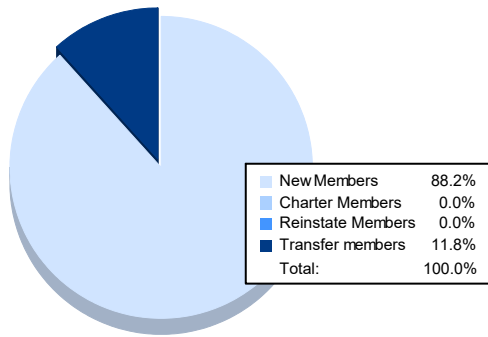

Year	New Clubs	Dropped Clubs	Gain/ Loss Clubs	New Members	Charter Members	Reinstate Members	Transfer Members	Total Member Added	Total Members Dropped	Gain/ Loss Members
2016-2017	0	0	0	24	0	1	2	27	33	-6
2017-2018	0	1	-1	7	1	0	1	9	27	-18
2018-2019	0	1	-1	23	0	1	0	24	25	-1
2019-2020	0	1	-1	7	0	0	0	7	44	-37
2020-2021	0	0	0	15	0	0	2	17	30	-13
Average	0	1	-1	15	0	0	1	17	32	-15

Membership Composition June 2021 Cumulative

Gender Composition June 2021 Cumulative