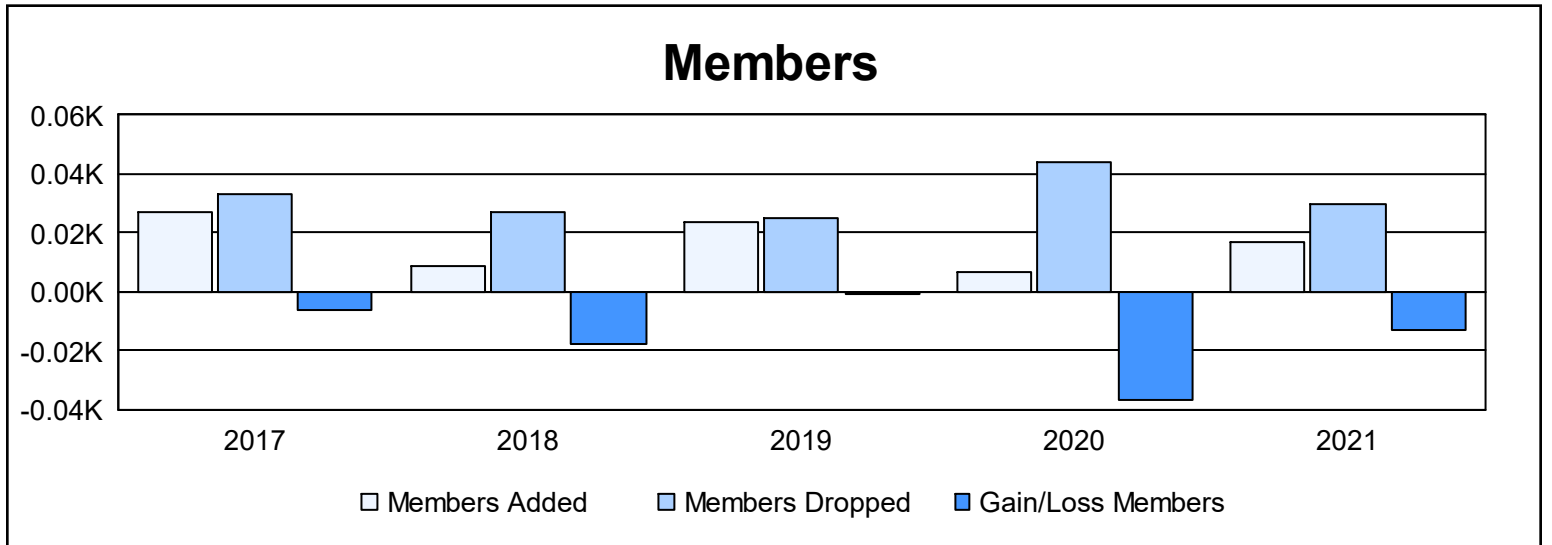

Year	New Clubs	Dropped Clubs	Gain/ Loss Clubs	New Members	Charter Members	Reinstate Members	Transfer Members	Total Member Added	Total Members Dropped	Gain/ Loss Members
2016-2017	0	0	0	24	0	1	2	27	33	-6
2017-2018	0	1	-1	7	1	0	1	9	27	-18
2018-2019	0	1	-1	23	0	1	0	24	25	-1
2019-2020	0	1	-1	7	0	0	0	7	44	-37
2020-2021	0	0	0	15	0	0	2	17	30	-13
Average	0	1	-1	15	0	0	1	17	32	-15

Membership Composition June 2021 Cumulative

Gender Composition June 2021 Cumulative